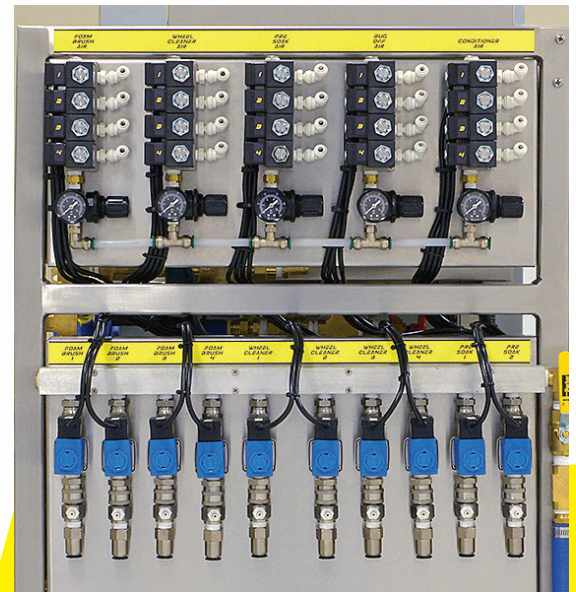

CAROLINA PRIDE

OPTIMAX

Optimum Performance & Maximum Flexibility

The OPTIMAX Wash System is designed to provide **Optimum Performance and Maximum Flexibility for Self Service Operators**. OPTIMAX is an Industrial Grade Wash System with more service offerings in a smaller foot print than competing systems. OPTIMAX allows operators the flexibility to customize their services and change services as they desire with the OPTIMAX Solution Control Center. The OPTIMAX comes standard with three high pressure functions, medium pressure option; plus Three Low Pressure Functions (Five Low Pressure Function Option Available) and Spot Free Delivery. OPTIMAX can even provide all motor controls for the in-bay dryers from the on-board Motor Control Center. **With OPTIMAX you get it all!**

**MULTIPLE SIZE INJECTORS FOR
VARIOUS FLOW RATES AND SERVICES**

CAROLINA PRIDE
CARWASH SYSTEMS & SOLUTIONS

225 CROWN BLVD.,
TIMBERLAKE, NC 27583
800-421-5119
WWW.CPCARWASH.COM
SALES@CPCARWASH.COM

CPMAROPTIMAX