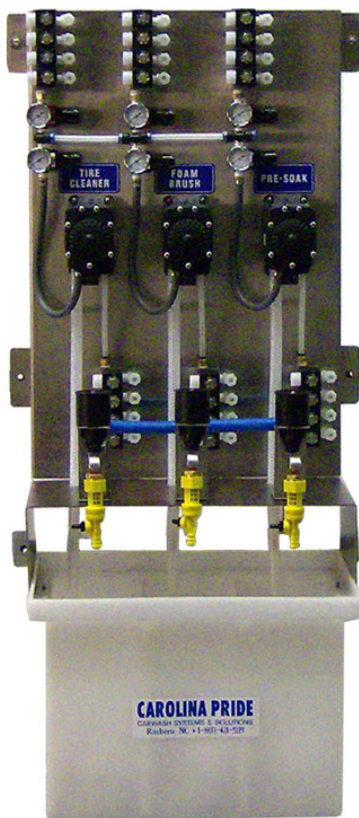

Add A New Service To Your Wash!

Simplicity
Systems

CAROLINA PRIDE
CARWASH SYSTEMS & SOLUTIONS

It's Easy with Simplicity!

Three Solution Dispensing System

Pre-Wired Unit

Non Wired Unit

Single Solution Foaming Dispensing System

Non Wired Unit

Pre-Wired Unit

Build It The Way You Want It!

Brass or Stainless Steel Valves | Pre-Wired & Non-Wired Units

BENEFITS & FEATURES

Compact Design | Serviceable | Cost Effective
Stainless Steel Frame | Removable Tank for Easy Cleaning