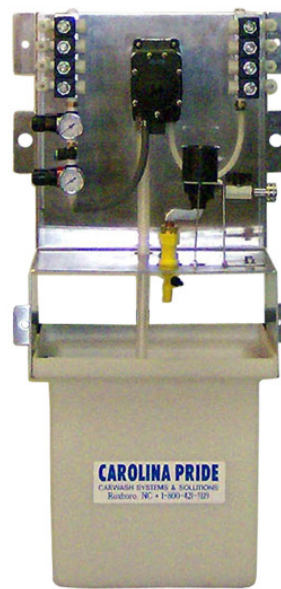

Add A New Service To Your Wash!

Simplicity
Systems

CAROLINA PRIDE
CARWASH SYSTEMS & SOLUTIONS

It's Easy with Simplicity!

Three Solution Dispensing System

Pre-Wired Unit

Non Wired Unit

Single Solution Foaming Dispensing System

Non Wired Unit

Pre-Wired Unit

Build It The Way You Want It!

Brass or Stainless Steel Valves | Pre-Wired & Non-Wired Units

BENEFITS & FEATURES

Compact Design | Serviceable | Cost Effective
Stainless Steel Frame | Removable Tank for Easy Cleaning