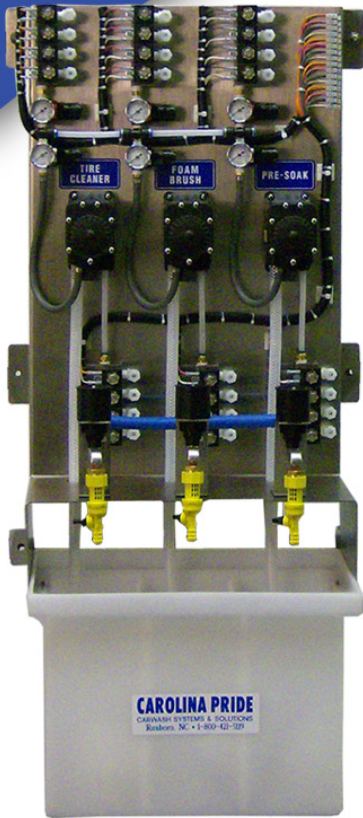

Add A New Service To Your Wash!

Simplicity
Systems

CAROLINA PRIDE
CARWASH SYSTEMS & SOLUTIONS

It's Easy with Simplicity!

Three Solution Dispensing System

Pre-Wired Unit

Non Wired Unit

Single Solution Foaming Dispensing System

Non Wired Unit

Pre-Wired Unit

Build It The Way You Want It!

Brass or Stainless Steel Valves | Pre-Wired & Non-Wired Units

BENEFITS & FEATURES

Compact Design | Serviceable | Cost Effective
Stainless Steel Frame | Removable Tank for Easy Cleaning