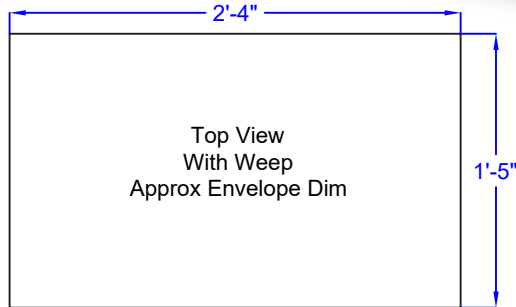

# Wall Pack™ Triple Foam Conditioner

\* Rough Envelope Dimensions