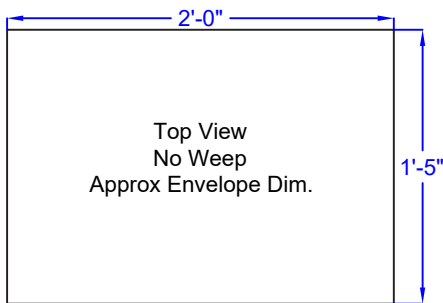

# Wall Pack™ Triple Foam Conditioner

\* Rough Envelope Dimensions